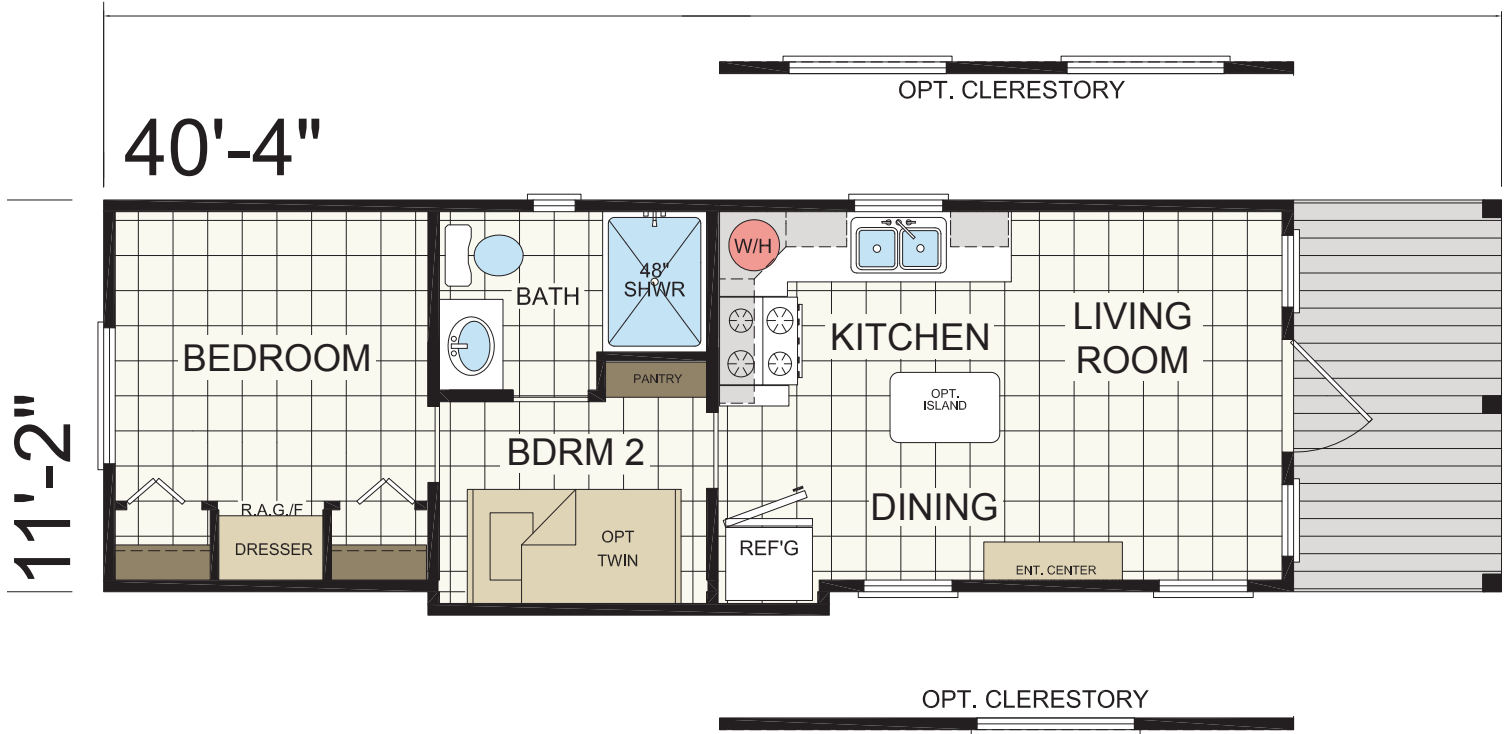

APH-529 - 1 Bed - 1 Bath - 399 sq ft. - 12' x 36'

Call today to schedule an appointment

855-550-6550